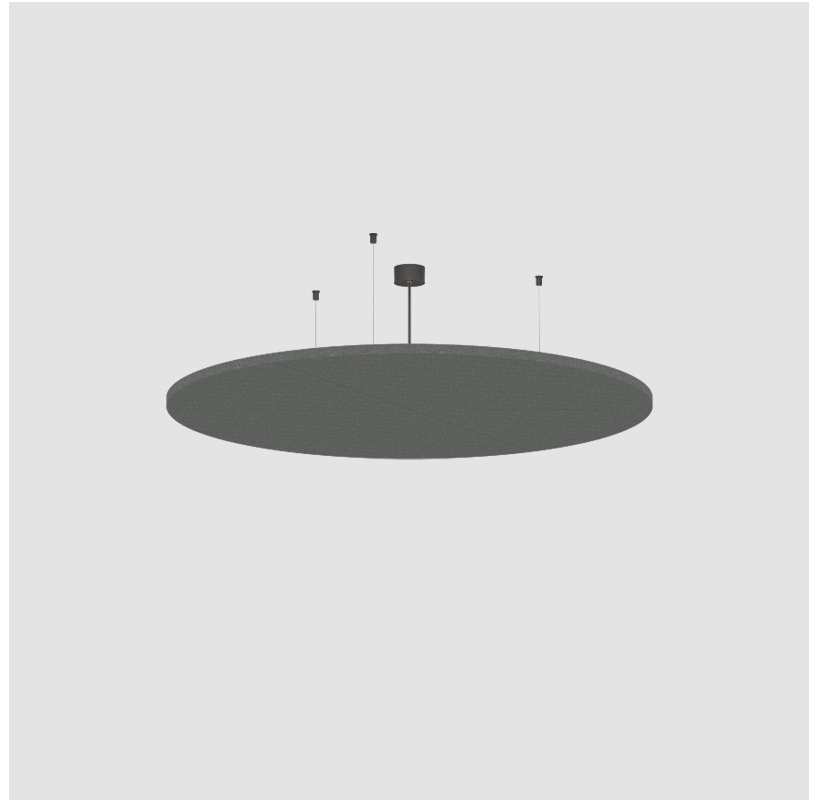

GENERAL

Series: Glorious Acoustic Light Panel
Brand: Prolicht
Division: Architectural
Mounting Type: Suspension
Mounting Location: Ceiling
Subcategory: Acoustic

PHYSICAL

Shape: Round
Diameter (mm): 946
Diameter (in): 37 1/4
Height (mm): 54
Height (in): 2 1/8
Light Distribution: Indirect
Fixture Finish: SSR / BKV / CWI / CRY / HAB / UFT / ITA / RUA / FTG / MYG / LOD / PUS / FRO / FUP / KIA / POP / BLS / SPG / MEY / GOH / GUM / CHC / COM / ABZ / JAG / OBR / MOS / ROR

Accent Finish: ANC / ASH / BNA / BTC / BZE / CEL / EGG / EVG / FOG / FOS / FST / FUA / IRI / IRO / KHA / LIC / LIM / MER / MSN / MUS / ONX / PEA / PLU / POL / PPY / RAY / ROY / RST / STE / SWD / TAN / TAU

Fixture Material: Aluminum
Cable Details: 2 000mm / 78 3/4" or 6 000mm / 236 1/4" Transparent Cable

ELECTRICAL

Lamp Type: LED (Zhaga Standard)
Input Wattage (W): 24
Total Output Wattage (W): 21.8
Dimming: Non-Dimmable
Driver Included: Yes
Driver Location: Integrated
Driver Type: Constant Current - Universal
Driver Class: Class 2
Input Voltage (V): 120 - 277

LED

Max. Delivered Lumen (lm): 1753 / 1771 / 1824 / 1877
Nominal Lumen (lm): 2138 / 2160 / 2225 / 2290
CRI: >90 CRI
Lamp Life (hrs): 50000

OPTICAL

RATINGS AND CERTIFICATIONS

Certified By: CSA Certified to UL and CSA Standards
IP rating: IP20

Ø946mm 37 1/4"